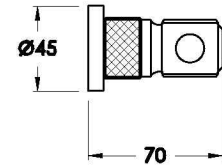

Brodware

INDUSTRICA TOILET ROLL HOLDER

1.6761.00.0.XX

PRODUCT DIMENSIONS:

Front view

Side view:

Top view: