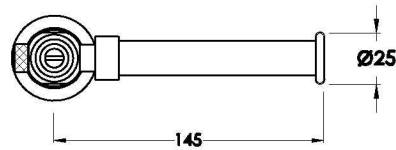

Brodware

INDUSTRICA TOILET ROLL HOLDER

1.6761.00.0.XX

PRODUCT DIMENSIONS:

Front view

Side view:

Top view: