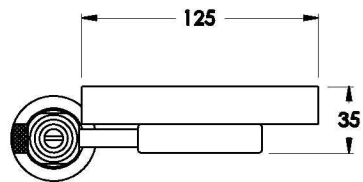

Brodware

INDUSTRICA SOAP HOLDER

1.6752.00.0.XX

PRODUCT DIMENSIONS:

Front view

Side view:

Top view: