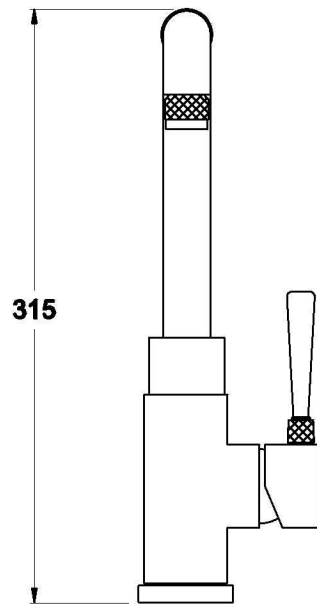

## INDUSTRICA KITCHEN MIXER

1.6708.00.0.XX

### PRODUCT DIMENSIONS:

Front view

Side view:

Top view: