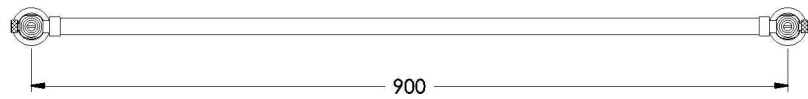

Brodware

INDUSTRICA TOWEL RAIL 900MM

1.6755.90.0.XX

PRODUCT DIMENSIONS:

Front view

Side view:

Top view: