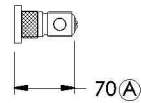

Brodware

INDUSTRICA TOWEL RAIL 900MM

1.6755.90.0.XX

PRODUCT DIMENSIONS:

Front view

Side view:

Top view: