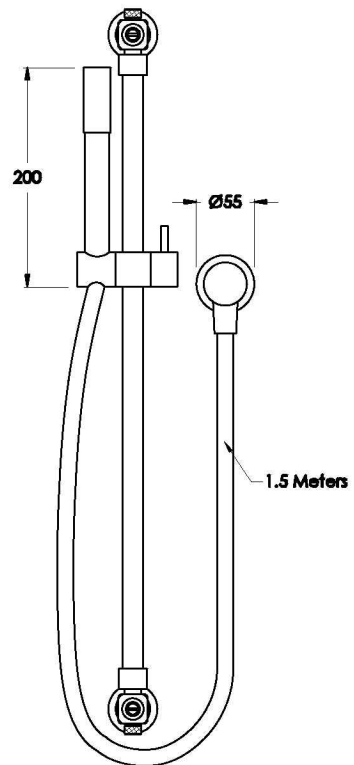

Brodware

INDUSTRICA HANDSHOWER SLIDER SET

1.6734.00.0.XX

PRODUCT DIMENSIONS:

Front view

Side view:

Topview: