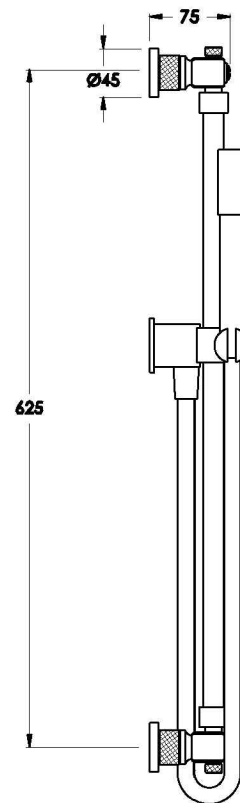

Brodware

INDUSTRICA HANDSHOWER SLIDER SET

1.6734.00.0.XX

PRODUCT DIMENSIONS:

Front view

Side view:

Topview: