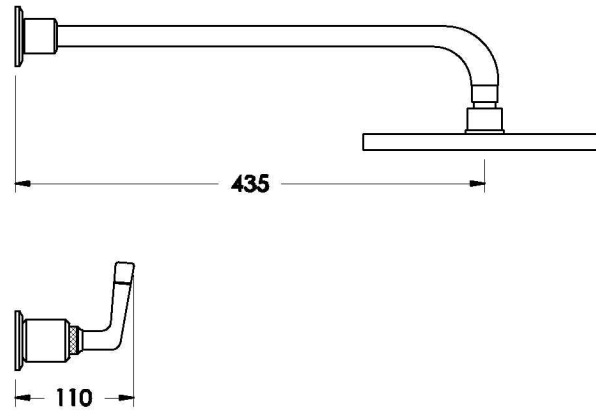

## INDUSTRICA SHOWER SET WITH METAL LEVERS

1.6711.00.3.XX

### PRODUCT DIMENSIONS:

Front view

Side view:

Top view: