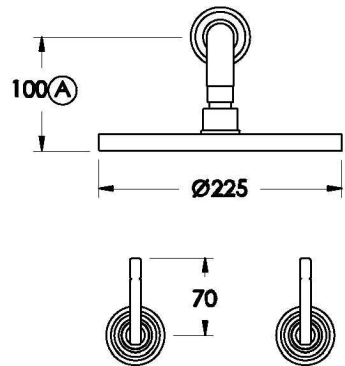

## INDUSTRICA SHOWER SET WITH METAL LEVERS

1.6711.00.3.XX

### PRODUCT DIMENSIONS:

Front view

Side view:

Top view: