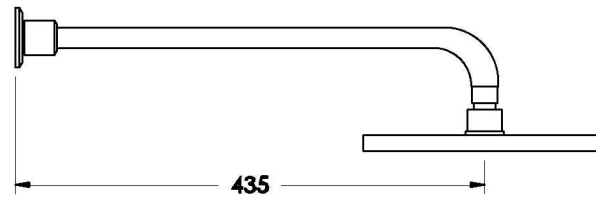

## INDUSTRICA SHOWER ROSE AND ARM

1.6711.32.0.XX

### PRODUCT DIMENSIONS:

Front view

Side view:

Top view: