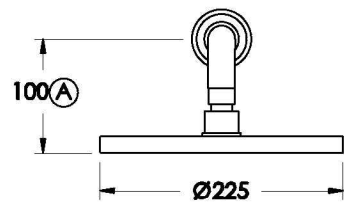

## INDUSTRICA SHOWER ROSE AND ARM

1.6711.32.0.XX

### PRODUCT DIMENSIONS:

Front view

Side view:

Top view: