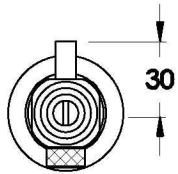

INDUSTRICA ROBE HOOK

1.6763.00.0.XX

PRODUCT DIMENSIONS:

Front view

Side view:

Topview: