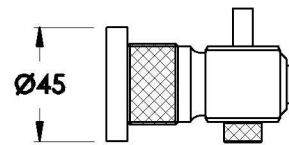

INDUSTRICA ROBE HOOK

1.6763.00.0.XX

PRODUCT DIMENSIONS:

Front view

Side view:

Topview: