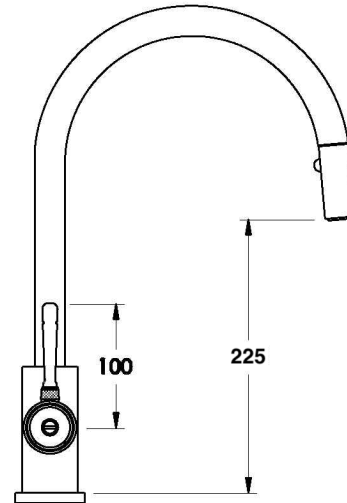

INDUSTRICA KITCHEN MIXER WITH DUAL FUNCTION PULL-OUT SPRAY AND METAL LEVER

1.6708.04.0.XX

PRODUCT DIMENSIONS:

Front view

Side view:

Top view: