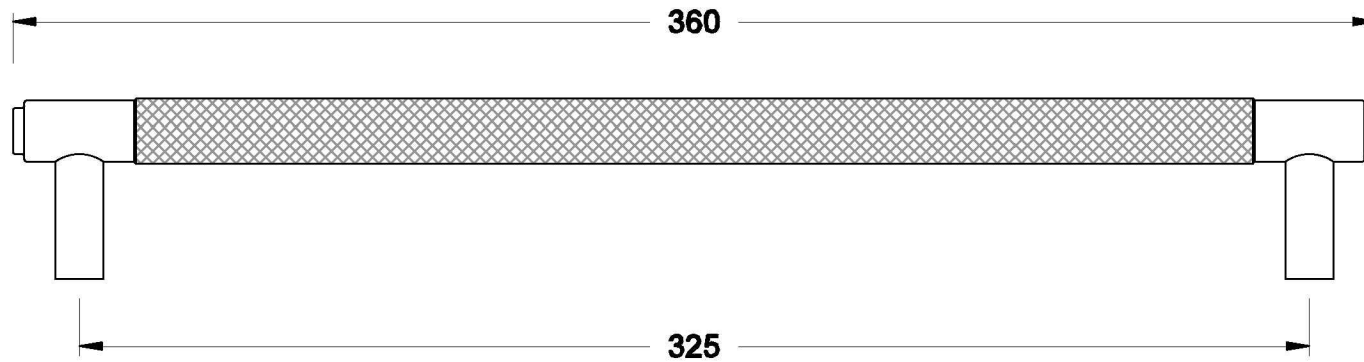

Brodware

INDUSTRICA LARGE PULL

5.6770.36.0.XX

PRODUCT DIMENSIONS:

Front view

Side view: