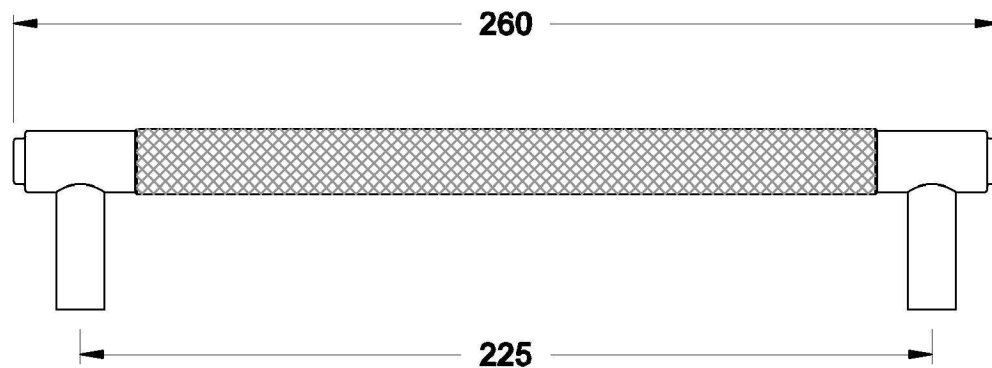

Brodware

INDUSTRICA MEDIUM PULL

5.6770.26.0.XX

PRODUCT DIMENSIONS:

Front view

Side view: