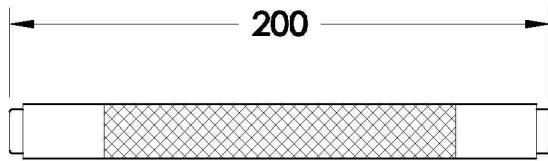

Brodware

INDUSTRICA PULL SMALL

5.6770.20.0.XX

PRODUCT DIMENSIONS:

Front view

Side view:

Top view: