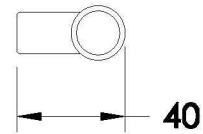

Brodware

INDUSTRICA PULL SMALL

5.6770.20.0.XX

PRODUCT DIMENSIONS:

Front view

Side view:

Top view: