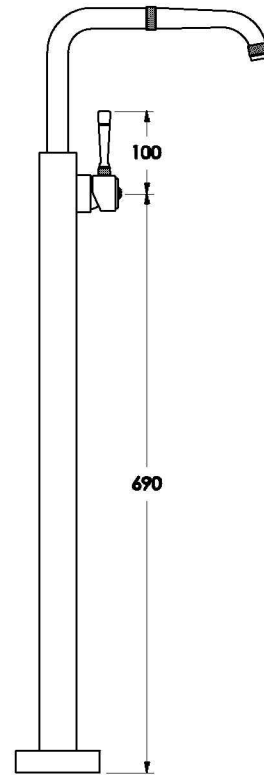

Brodware

INDUSTRICA FLOOR MOUNTED BATH MIXER WITH METAL LEVER

1.6708.05.0.XX

PRODUCT DIMENSIONS:

Front view

Side view:

Top view: