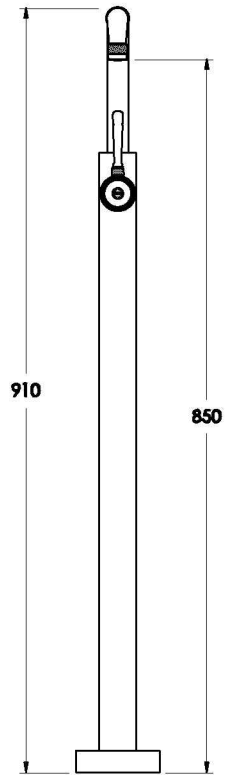

Brodware

INDUSTRICA FLOOR MOUNTED BATH MIXER WITH METAL LEVER

1.6708.05.0.XX

PRODUCT DIMENSIONS:

Front view

Side view:

Top view: