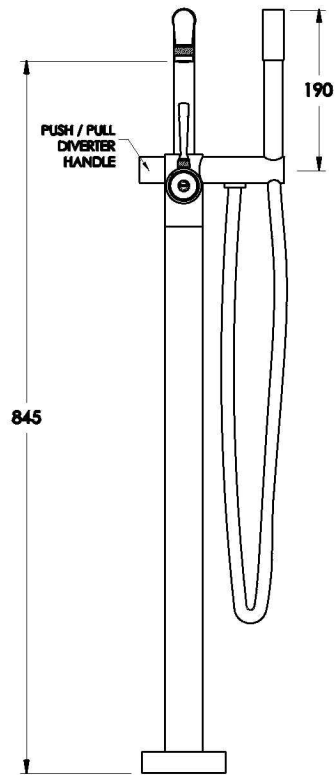

## INDUSTRICA FLOOR MOUNTED BATH / HANDSHOER DIVERTER SET WITH METAL LEVER

1.6708.08.0.XX

### PRODUCT DIMENSIONS:

Front view

Side view:

Top view: