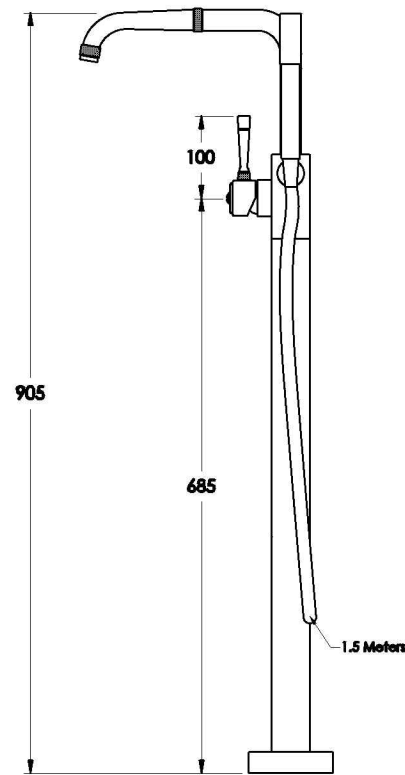

## INDUSTRICA FLOOR MOUNTED BATH / HANDSHOER DIVERTER SET WITH METAL LEVER

1.6708.08.0.XX

### PRODUCT DIMENSIONS:

Front view

Side view:

Top view: