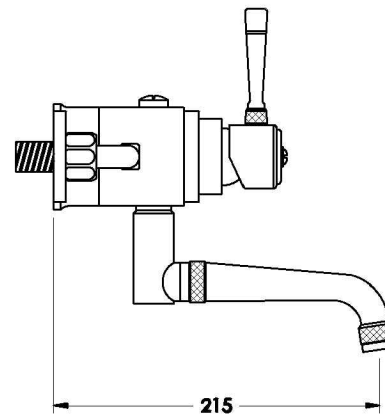

Brodware

INDUSTRICA WALL SET WITH METAL LEVER

1.6729.00.0.XX

1.6729.50.0.XX: Flow controlled variant

PRODUCT DIMENSIONS:

Front view

Side view:

Top view: