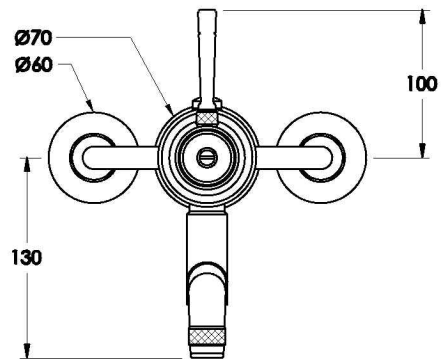

Brodware

INDUSTRICA WALL SET WITH METAL LEVER

1.6729.00.0.XX

1.6729.50.0.XX: Flow controlled variant

PRODUCT DIMENSIONS:

Front view

Side view:

Top view: