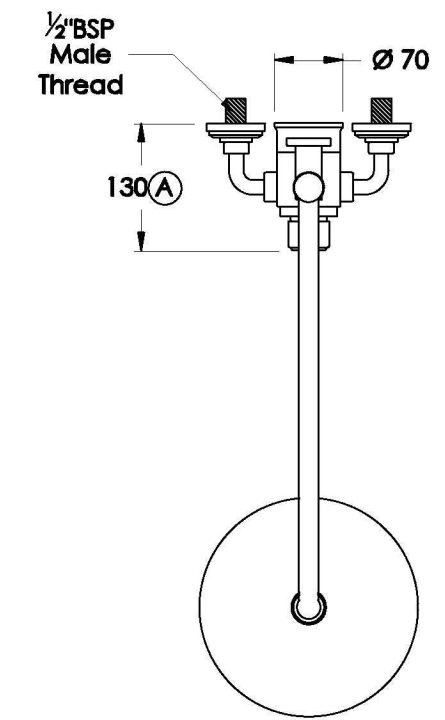

INDUSTRICA EXPOSED SHOWER SET WITH METAL LEVER

1.6714.00.3.XX

PRODUCT DIMENSIONS:

Front view

Side view:

Top view:

Note: $\frac{1}{2}$ " female thread is required in the wall