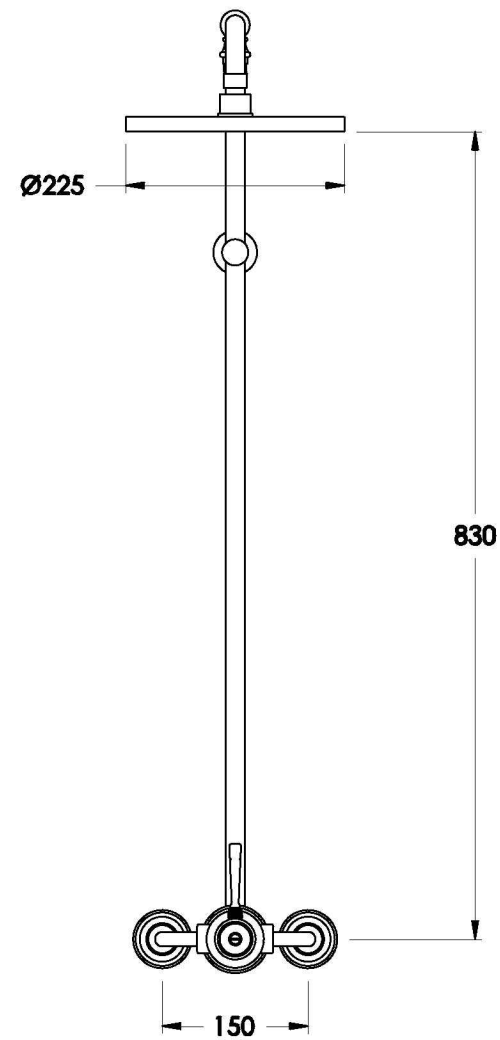

INDUSTRICA EXPOSED SHOWER SET WITH METAL LEVER

1.6714.00.3.XX

PRODUCT DIMENSIONS:

Front view

Side view:

Top view:

Note: $\frac{1}{2}$ " female thread is required in the wall