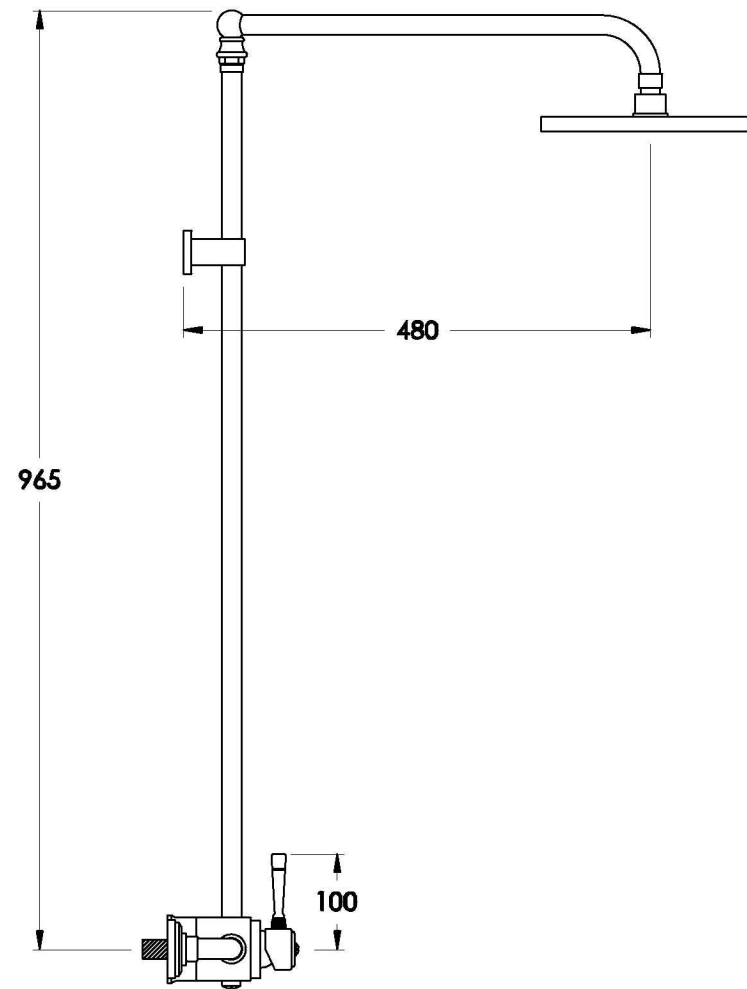

INDUSTRICA EXPOSED SHOWER SET WITH METAL LEVER

1.6714.00.3.XX

PRODUCT DIMENSIONS:

Front view

Side view:

Top view:

Note: $\frac{1}{2}$ " female thread is required in the wall