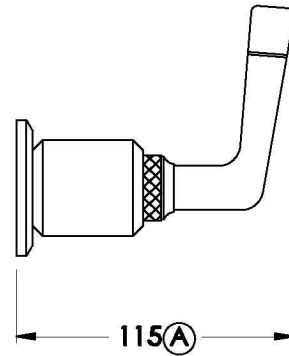

## INDUSTRICA DIVERTER WITH METAL LEVER

1.6741.00.3.XX

### PRODUCT DIMENSIONS:

Front view

Side view:

Top view: