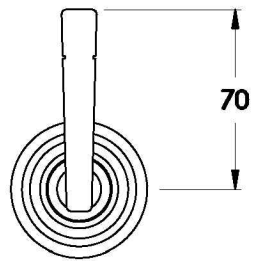

## INDUSTRICA DIVERTER WITH METAL LEVER

1.6741.00.3.XX

### PRODUCT DIMENSIONS:

Front view

Side view:

Top view: