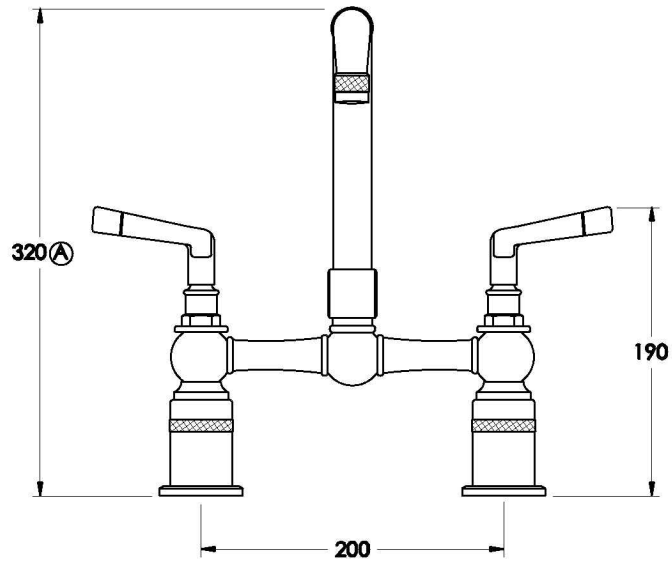

Brodware

INDUSTRICA KITCHEN SET WITH METAL LEVERS

1.6731.00.3.XX

PRODUCT DIMENSIONS:

Front view

Side view:

Topview: