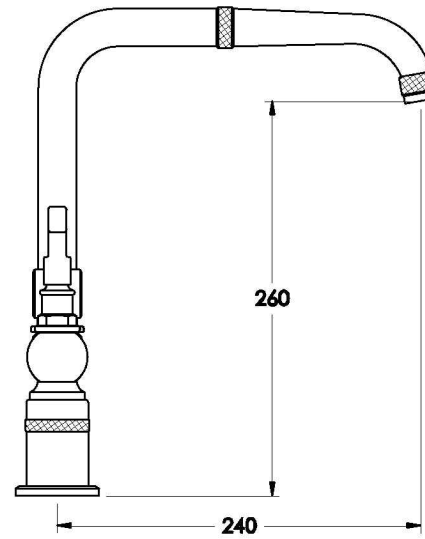

Brodware

INDUSTRICA KITCHEN SET WITH METAL LEVERS

1.6731.00.3.XX

PRODUCT DIMENSIONS:

Front view

Side view:

Topview: