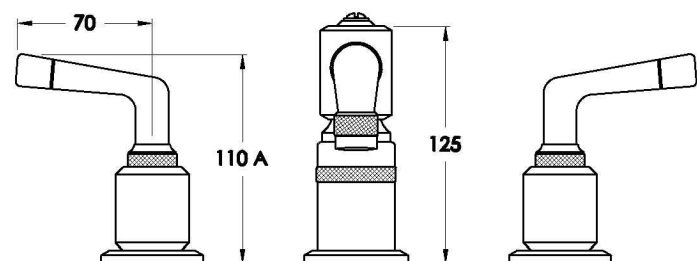

INDUSTRICA BASIN SET WITH METAL LEVERS

1.6700.00.3.XX

PRODUCT DIMENSIONS:

Front view

Side view:

Top view: