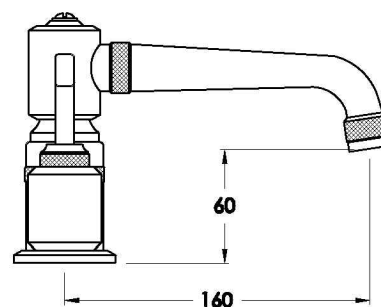

INDUSTRICA BASIN SET WITH METAL LEVERS

1.6700.00.3.XX

PRODUCT DIMENSIONS:

Front view

Side view:

Top view: