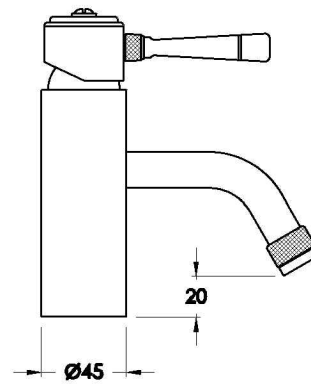

Brodware

INDUSTRICA BASIN MIXER WITH METAL LEVER

1.6702.00.0.XX

PRODUCT DIMENSIONS:

Front view

Side view:

Top view: