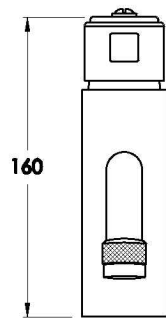

Brodware

INDUSTRICA BASIN MIXER WITH METAL LEVER

1.6702.00.0.XX

PRODUCT DIMENSIONS:

Front view

Side view:

Top view: