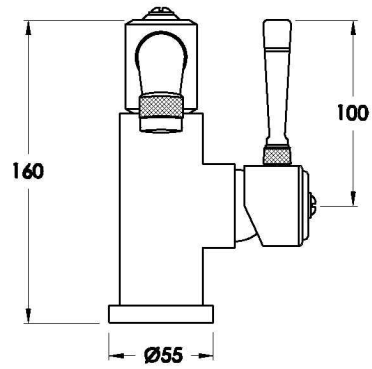

## INDUSTRICA BASIN MIXER WITH METAL LEVER

1.6703.00.0.XX

### PRODUCT DIMENSIONS:

Front view

Side view:

Top view: