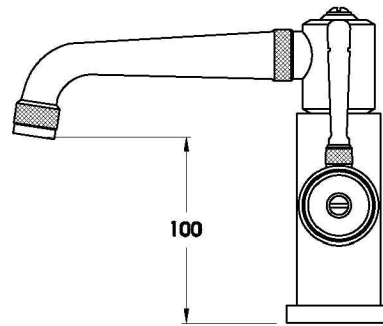

## INDUSTRICA BASIN MIXER WITH METAL LEVER

1.6703.00.0.XX

### PRODUCT DIMENSIONS:

Front view

Side view:

Top view: