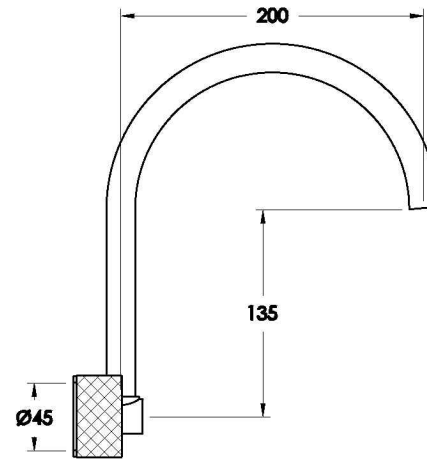

Brodware

HALO WALL SET WITH KNURLED HANDLES

1.9528.00.7.XX

1.9528.50.7.XX: Flow controlled variant

PRODUCT DIMENSIONS:

Front view

Side view:

Top view:

Available for purchase through selected distributors only.

XX suffix indicates finish – SEE WEBSITE FOR COLOUR CODE
Dimensions subject to change without notice
All dimensions are approximate
A = approximate distance
Copyright ©Brodware 2021