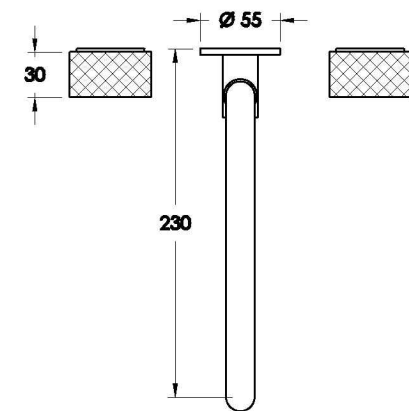

Brodware

HALO WALL SET WITH KNURLED HANDLES

1.9528.00.7.XX

1.9528.50.7.XX: Flow controlled variant

PRODUCT DIMENSIONS:

Front view

Side view:

Top view:

Available for purchase through selected distributors only.

XX suffix indicates finish – SEE WEBSITE FOR COLOUR CODE
Dimensions subject to change without notice
All dimensions are approximate
A = approximate distance
Copyright ©Brodware 2021