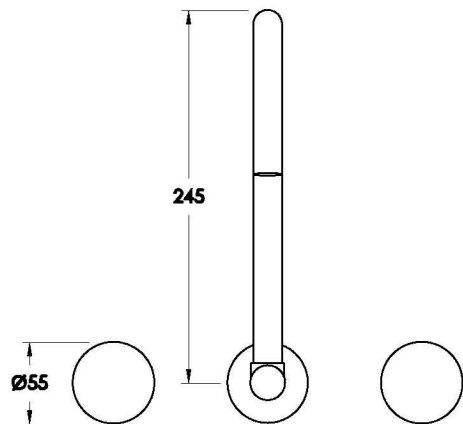

Brodware

HALO WALL SET WITH KNURLED HANDLES

1.9528.00.7.XX

1.9528.50.7.XX: Flow controlled variant

PRODUCT DIMENSIONS:

Front view

Side view:

Top view:

Available for purchase through selected distributors only.

XX suffix indicates finish – SEE WEBSITE FOR COLOUR CODE
Dimensions subject to change without notice
All dimensions are approximate
A = approximate distance
Copyright ©Brodware 2021