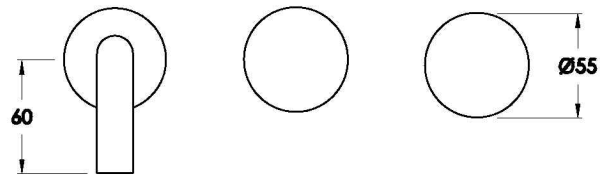

Brodware

HALO WALL SET WITH KNURLED HANDLES

1.9506.08.7.XX

1.9506.58.7.XX: Flow controlled variant

PRODUCT DIMENSIONS:

Front view

Side view:

Topview:

Available for purchase through selected distributors only.

XX suffix indicates finish – SEE WEBSITE FOR COLOUR CODE
Dimensions subject to change without notice
All dimensions are approximate
A = approximate distance
Copyright ©Brodware 2021