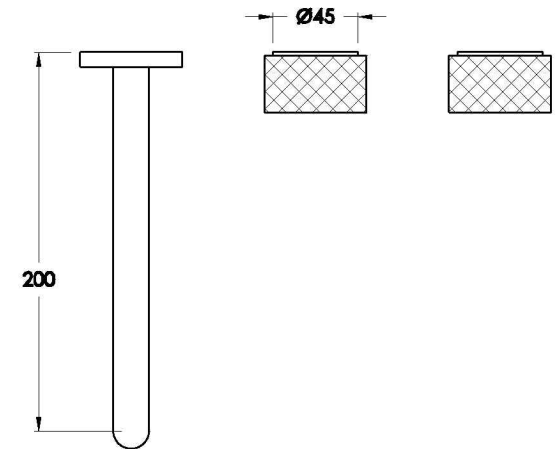

Brodware

HALO WALL SET WITH KNURLED HANDLES

1.9506.08.7.XX

1.9506.58.7.XX: Flow controlled variant

PRODUCT DIMENSIONS:

Front view

Side view:

Topview:

Available for purchase through selected distributors only.

XX suffix indicates finish – SEE WEBSITE FOR COLOUR CODE
Dimensions subject to change without notice
All dimensions are approximate
A = approximate distance
Copyright ©Brodware 2021