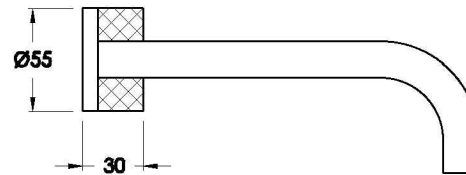

Brodware

HALO WALL SET WITH KNURLED HANDLES

1.9506.08.7.XX

1.9506.58.7.XX: Flow controlled variant

PRODUCT DIMENSIONS:

Front view

Side view:

Topview:

Available for purchase through selected distributors only.

XX suffix indicates finish – SEE WEBSITE FOR COLOUR CODE
Dimensions subject to change without notice
All dimensions are approximate
A = approximate distance
Copyright ©Brodware 2021