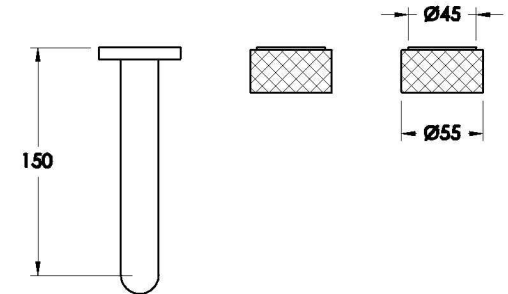

Brodware

HALO WALL SET WITH KNURLED HANDLES

1.9505.08.7.XX

1.9505.58.7.XX: Flow controlled variant

PRODUCT DIMENSIONS:

Front view

Side view:

Top view:

Available for purchase through selected distributors only.

XX suffix indicates finish – SEE WEBSITE FOR COLOUR CODE
Dimensions subject to change without notice
All dimensions are approximate
A = approximate distance
Copyright ©Brodware 2021