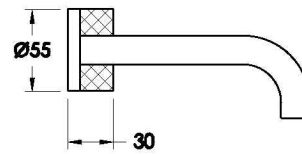

Brodware

HALO WALL SET WITH KNURLED HANDLES

1.9505.08.7.XX

1.9505.58.7.XX: Flow controlled variant

PRODUCT DIMENSIONS:

Front view

Side view:

Top view:

Available for purchase through selected distributors only.

XX suffix indicates finish – SEE WEBSITE FOR COLOUR CODE
Dimensions subject to change without notice
All dimensions are approximate
A = approximate distance
Copyright ©Brodware 2021