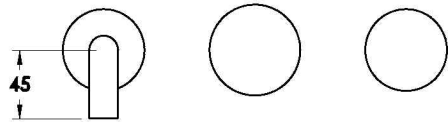

Brodware

HALO WALL SET WITH KNURLED HANDLES

1.9505.08.7.XX

1.9505.58.7.XX: Flow controlled variant

PRODUCT DIMENSIONS:

Front view

Side view:

Top view:

Available for purchase through selected distributors only.

XX suffix indicates finish – SEE WEBSITE FOR COLOUR CODE
Dimensions subject to change without notice
All dimensions are approximate
A = approximate distance
Copyright ©Brodware 2021