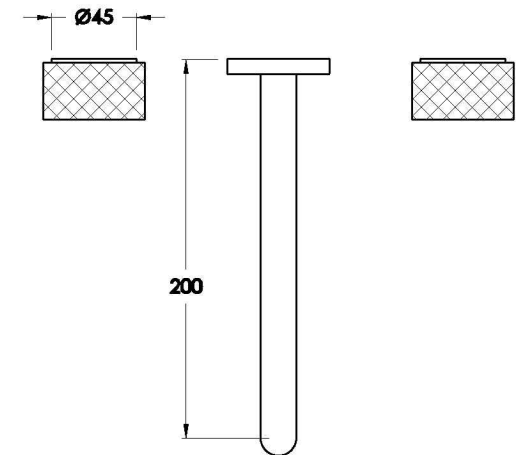

## HALO WALL SET WITH KNURLED HANDLES

1.9506.00.7.XX

1.9506.50.7.XX: Flow controlled variant

### PRODUCT DIMENSIONS:

Front view

Side view:

Top view:

Available for purchase through selected distributors only.

XX suffix indicates finish – SEE WEBSITE FOR COLOUR CODE  
Dimensions subject to change without notice  
All dimensions are approximate  
A = approximate distance  
Copyright ©Brodware 2021