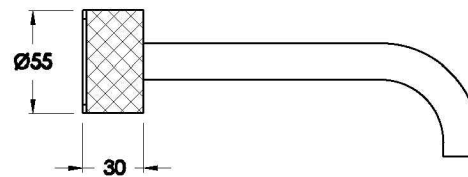

## HALO WALL SET WITH KNURLED HANDLES

1.9506.00.7.XX

1.9506.50.7.XX: Flow controlled variant

### PRODUCT DIMENSIONS:

Front view

Side view:

Top view:

Available for purchase through selected distributors only.

XX suffix indicates finish – SEE WEBSITE FOR COLOUR CODE  
Dimensions subject to change without notice  
All dimensions are approximate  
A = approximate distance  
Copyright ©Brodware 2021