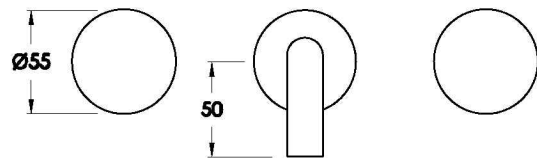

## HALO WALL SET WITH KNURLED HANDLES

1.9506.00.7.XX

1.9506.50.7.XX: Flow controlled variant

### PRODUCT DIMENSIONS:

Front view

Side view:

Top view:

Available for purchase through selected distributors only.

XX suffix indicates finish – SEE WEBSITE FOR COLOUR CODE  
Dimensions subject to change without notice  
All dimensions are approximate  
A = approximate distance  
Copyright ©Brodware 2021