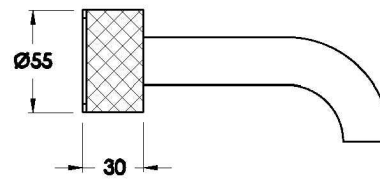

Brodware

HALO WALL SET WITH KNURLED HANDLES

1.9505.00.7.XX

1.9505.50.7.XX: Flow controlled variant

PRODUCT DIMENSIONS:

Front view

Side view:

Top view:

Available for purchase through selected distributors only.

XX suffix indicates finish – SEE WEBSITE FOR COLOUR CODE
Dimensions subject to change without notice
All dimensions are approximate
A = approximate distance
Copyright ©Brodware 2021