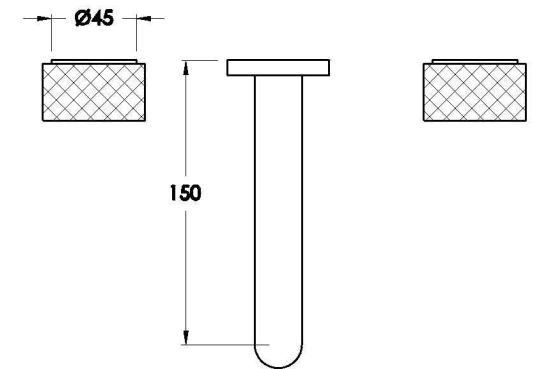

Brodware

HALO WALL SET WITH KNURLED HANDLES

1.9505.00.7.XX

1.9505.50.7.XX: Flow controlled variant

PRODUCT DIMENSIONS:

Front view

Side view:

Top view:

Available for purchase through selected distributors only.

XX suffix indicates finish – SEE WEBSITE FOR COLOUR CODE
Dimensions subject to change without notice
All dimensions are approximate
A = approximate distance
Copyright ©Brodware 2021