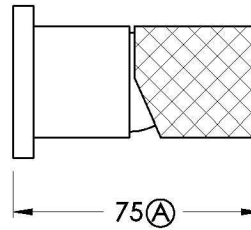

HALO WALL MIXER WITH KNURLED HANDLE

1.9548.00.7.XX

PRODUCT DIMENSIONS:

Front view

Side view:

Top view:

Available for purchase through selected distributors only.

XX suffix indicates finish – SEE WEBSITE FOR COLOUR CODE
Dimensions subject to change without notice
All dimensions are approximate
A = approximate distance
Copyright ©Brodware 2021