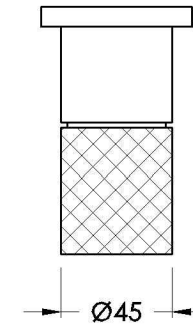

HALO WALL MIXER WITH KNURLED HANDLE

1.9548.00.7.XX

PRODUCT DIMENSIONS:

Front view

Side view:

Top view:

Available for purchase through selected distributors only.

XX suffix indicates finish – SEE WEBSITE FOR COLOUR CODE
Dimensions subject to change without notice
All dimensions are approximate
A = approximate distance
Copyright ©Brodware 2021