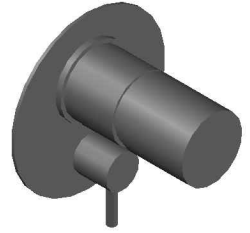

HALO MIXER DIVERTER WITH KNURLED HANDLE

1.9548.05.7.XX

PRODUCT DIMENSIONS:

Front view

Side view:

Top view: