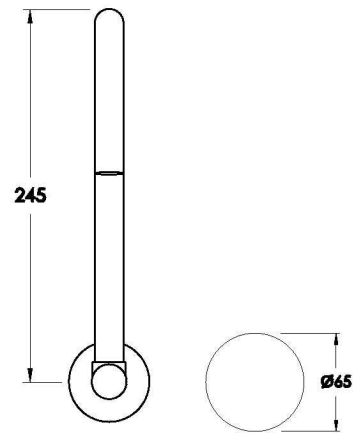

Brodware

HALO WALL SET WITH KNURLED HANDLE

1.9528.94.7.XX

1.9528.84.7.XX: Flow controlled variant

PRODUCT DIMENSIONS:

Front view

Side view:

Top view:

Available for purchase through selected distributors only.

XX suffix indicates finish – SEE WEBSITE FOR COLOUR CODE
Dimensions subject to change without notice
All dimensions are approximate
A = approximate distance
Copyright ©Brodware 2021