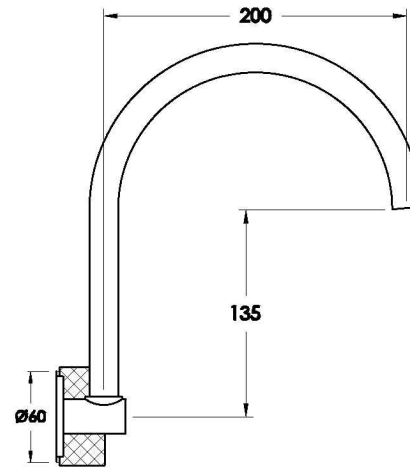

Brodware

HALO WALL SET WITH KNURLED HANDLE

1.9528.94.7.XX

1.9528.84.7.XX: Flow controlled variant

PRODUCT DIMENSIONS:

Front view

Side view:

Top view:

Available for purchase through selected distributors only.

XX suffix indicates finish – SEE WEBSITE FOR COLOUR CODE
Dimensions subject to change without notice
All dimensions are approximate
A = approximate distance
Copyright ©Brodware 2021