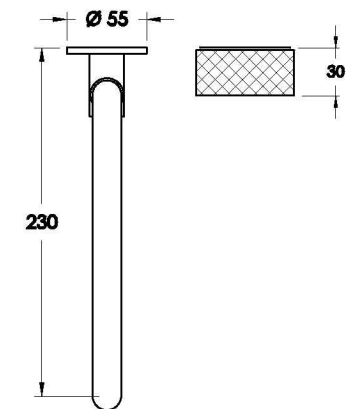

Brodware

HALO WALL SET WITH KNURLED HANDLE

1.9528.94.7.XX

1.9528.84.7.XX: Flow controlled variant

PRODUCT DIMENSIONS:

Front view

Side view:

Top view:

Available for purchase through selected distributors only.

XX suffix indicates finish – SEE WEBSITE FOR COLOUR CODE
Dimensions subject to change without notice
All dimensions are approximate
A = approximate distance
Copyright ©Brodware 2021