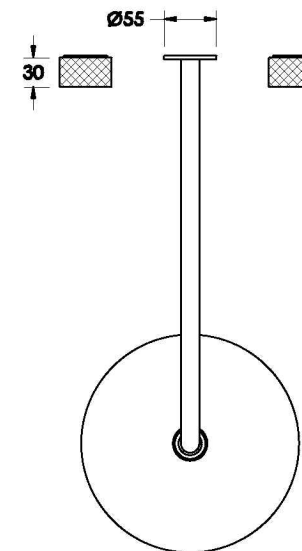

Brodware

HALO SHOWER SET WITH KNURLED HANDLES

1.9511.00.7.XX

PRODUCT DIMENSIONS:

Front view

Side view:

Top view:

Available for purchase through selected distributors only.

XX suffix indicates finish – SEE WEBSITE FOR COLOUR CODE
Dimensions subject to change without notice
All dimensions are approximate
A = approximate distance
Copyright ©Brodware 2021

Vogue Spas & Bathrooms