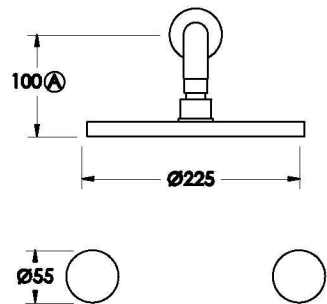

Brodware

HALO SHOWER SET WITH KNURLED HANDLES

1.9511.00.7.XX

PRODUCT DIMENSIONS:

Front view

Side view:

Top view:

Available for purchase through selected distributors only.

XX suffix indicates finish – SEE WEBSITE FOR COLOUR CODE
Dimensions subject to change without notice
All dimensions are approximate
A = approximate distance
Copyright ©Brodware 2021

Vogue Spas & Bathrooms