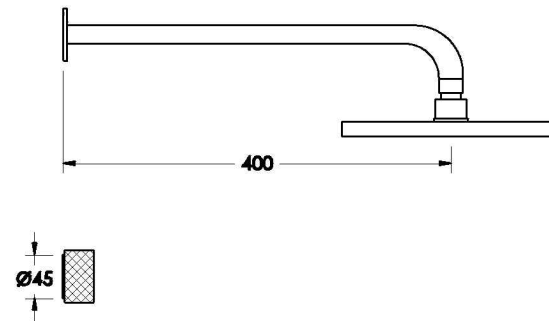

Brodware

HALO SHOWER SET WITH KNURLED HANDLES

1.9511.00.7.XX

PRODUCT DIMENSIONS:

Front view

Side view:

Top view:

Available for purchase through selected distributors only.

XX suffix indicates finish – SEE WEBSITE FOR COLOUR CODE
Dimensions subject to change without notice
All dimensions are approximate
A = approximate distance
Copyright ©Brodware 2021

Vogue Spas & Bathrooms