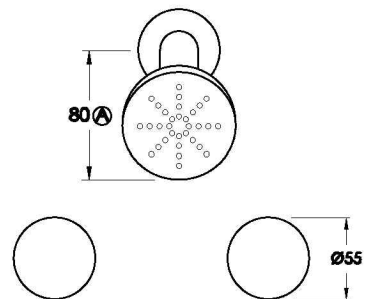

## HALO SHOWER SET WITH KNURLED HANDLES

1.9510.03.7.XX

### PRODUCT DIMENSIONS:

Front view

Side view:

Top view:

Available for purchase through selected distributors only.

XX suffix indicates finish – SEE WEBSITE FOR COLOUR CODE  
Dimensions subject to change without notice  
All dimensions are approximate  
A = approximate distance  
Copyright ©Brodware 2021