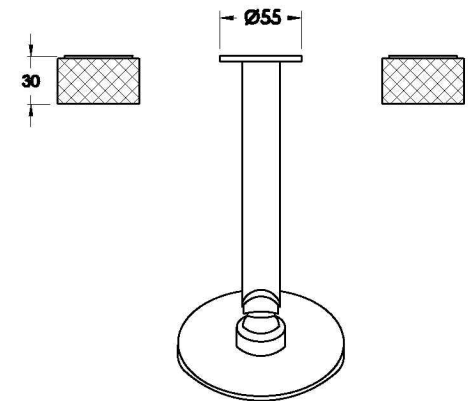

## HALO SHOWER SET WITH KNURLED HANDLES

1.9510.03.7.XX

### PRODUCT DIMENSIONS:

Front view

Side view:

Top view:

Available for purchase through selected distributors only.

XX suffix indicates finish – SEE WEBSITE FOR COLOUR CODE  
Dimensions subject to change without notice  
All dimensions are approximate  
A = approximate distance  
Copyright ©Brodware 2021