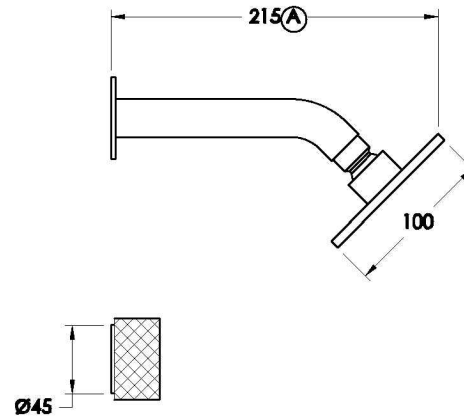

## HALO SHOWER SET WITH KNURLED HANDLES

1.9510.03.7.XX

### PRODUCT DIMENSIONS:

Front view

Side view:

Top view:

Available for purchase through selected distributors only.

XX suffix indicates finish – SEE WEBSITE FOR COLOUR CODE  
Dimensions subject to change without notice  
All dimensions are approximate  
A = approximate distance  
Copyright ©Brodware 2021