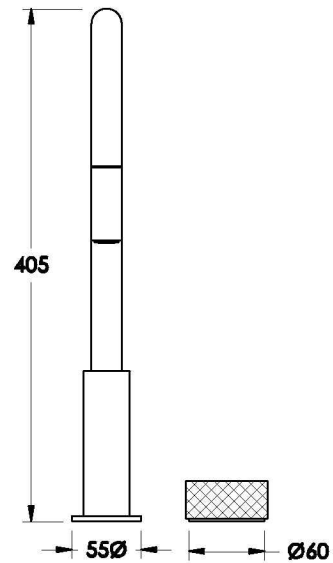

Brodware

HALO KITCHEN SET WITH DUAL FUNCTION PULL-OUT SPOUT AND KNURLED HANDLE

1.9507.94.7.XX

PRODUCT DIMENSIONS:

Front view

Side view:

Top view:

Available for purchase through selected distributors only.

XX suffix indicates finish – SEE WEBSITE FOR COLOUR CODE
Dimensions subject to change without notice
All dimensions are approximate
A = approximate distance
Copyright ©Brodware 2021