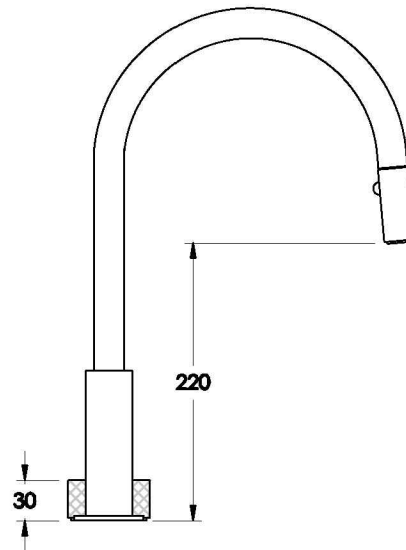

Brodware

HALO KITCHEN SET WITH DUAL FUNCTION PULL-OUT SPOUT AND KNURLED HANDLE

1.9507.94.7.XX

PRODUCT DIMENSIONS:

Front view

Side view:

Top view:

Available for purchase through selected distributors only.

XX suffix indicates finish – SEE WEBSITE FOR COLOUR CODE
Dimensions subject to change without notice
All dimensions are approximate
A = approximate distance
Copyright ©Brodware 2021