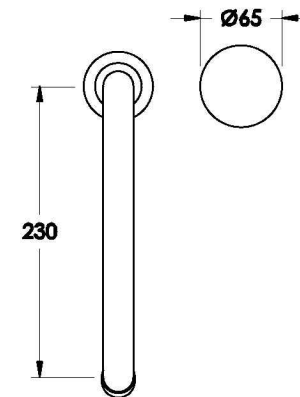

Brodware

HALO KITCHEN SET WITH DUAL FUNCTION PULL-OUT SPOUT AND KNURLED HANDLE

1.9507.94.7.XX

PRODUCT DIMENSIONS:

Front view

Side view:

Top view:

Available for purchase through selected distributors only.

XX suffix indicates finish – SEE WEBSITE FOR COLOUR CODE
Dimensions subject to change without notice
All dimensions are approximate
A = approximate distance
Copyright ©Brodware 2021