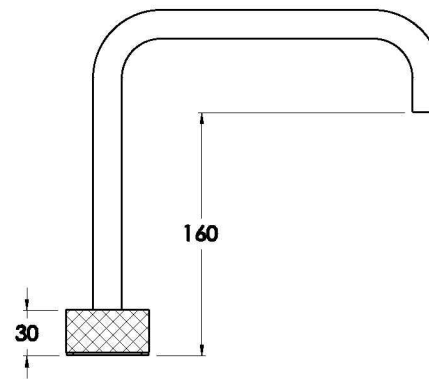

## HALO KITCHEN SET WITH KNURLED HANDLES

1.9507.89.7.XX

### PRODUCT DIMENSIONS:

Front view

Side view:

Top view:

Available for purchase through selected distributors only.

XX suffix indicates finish – SEE WEBSITE FOR COLOUR CODE  
Dimensions subject to change without notice  
All dimensions are approximate  
A = approximate distance  
Copyright ©Brodware 2021