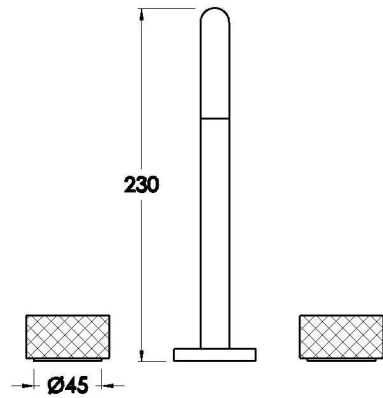

## HALO KITCHEN SET WITH KNURLED HANDLES

1.9507.89.7.XX

### PRODUCT DIMENSIONS:

Front view

Side view:

Top view:

Available for purchase through selected distributors only.

XX suffix indicates finish – SEE WEBSITE FOR COLOUR CODE  
Dimensions subject to change without notice  
All dimensions are approximate  
A = approximate distance  
Copyright ©Brodware 2021