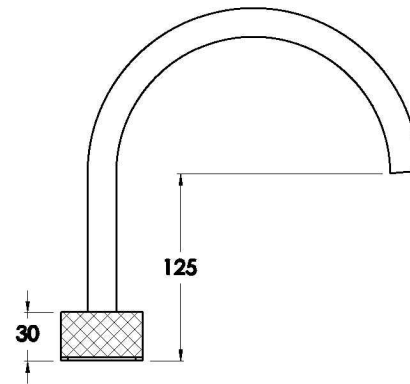

Brodware

HALO KITCHEN SET WITH KNURLED HANDLES

1.9507.09.7.XX

PRODUCT DIMENSIONS:

Front view

Side view:

Top view:

Available for purchase through selected distributors only.

XX suffix indicates finish – SEE WEBSITE FOR COLOUR CODE
Dimensions subject to change without notice
All dimensions are approximate
A = approximate distance
Copyright ©Brodware 2021