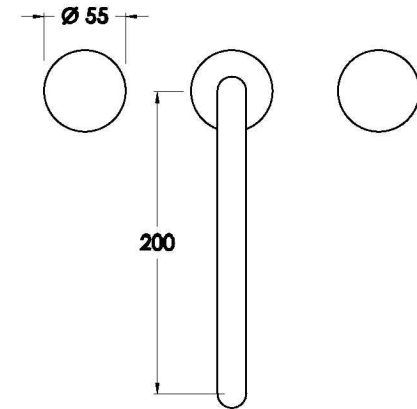

Brodware

HALO KITCHEN SET WITH KNURLED HANDLES

1.9507.09.7.XX

PRODUCT DIMENSIONS:

Front view

Side view:

Top view:

Available for purchase through selected distributors only.

XX suffix indicates finish – SEE WEBSITE FOR COLOUR CODE
Dimensions subject to change without notice
All dimensions are approximate
A = approximate distance
Copyright ©Brodware 2021