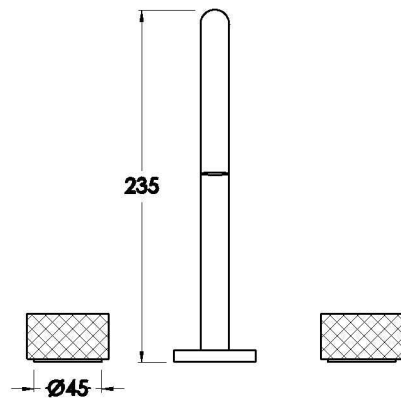

Brodware

HALO KITCHEN SET WITH KNURLED HANDLES

1.9507.09.7.XX

PRODUCT DIMENSIONS:

Front view

Side view:

Top view:

Available for purchase through selected distributors only.

XX suffix indicates finish – SEE WEBSITE FOR COLOUR CODE
Dimensions subject to change without notice
All dimensions are approximate
A = approximate distance
Copyright ©Brodware 2021