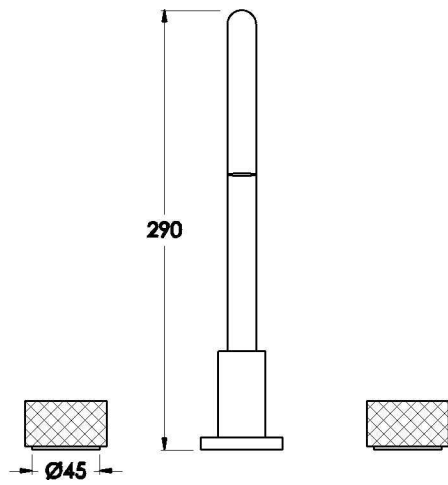

Brodware

HALO BATH SET WITH KNURLED HANDLES

1.9507.00.7.XX

PRODUCT DIMENSIONS:

Front view

Side view:

Top view:

Available for purchase through selected distributors only.

XX suffix indicates finish – SEE WEBSITE FOR COLOUR CODE
Dimensions subject to change without notice
All dimensions are approximate
A = approximate distance
Copyright ©Brodware 2021