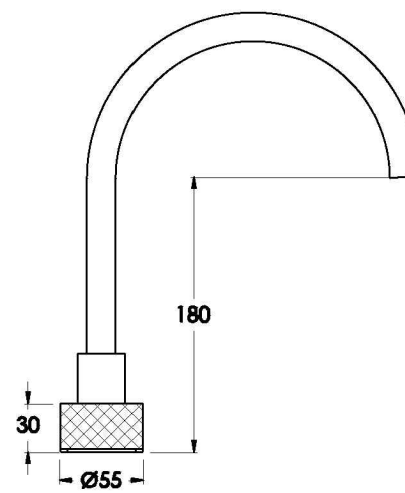

Brodware

HALO BATH SET WITH KNURLED HANDLES

1.9507.00.7.XX

PRODUCT DIMENSIONS:

Front view

Side view:

Top view:

Available for purchase through selected distributors only.

XX suffix indicates finish – SEE WEBSITE FOR COLOUR CODE
Dimensions subject to change without notice
All dimensions are approximate
A = approximate distance
Copyright ©Brodware 2021