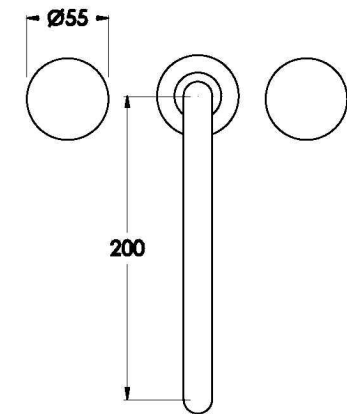

Brodware

HALO BATH SET WITH KNURLED HANDLES

1.9507.00.7.XX

PRODUCT DIMENSIONS:

Front view

Side view:

Top view:

Available for purchase through selected distributors only.

XX suffix indicates finish – SEE WEBSITE FOR COLOUR CODE
Dimensions subject to change without notice
All dimensions are approximate
A = approximate distance
Copyright ©Brodware 2021