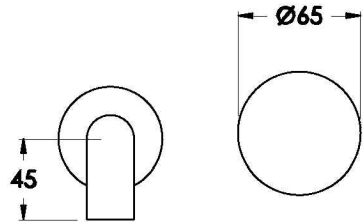

Brodware

HALO WALL SET WITH KNURLED HANDLE

1.9506.94.7.XX

1.9506.84.7.XX: Flow controlled variant

PRODUCT DIMENSIONS:

Front view

Side view:

Top view:

Available for purchase through selected distributors only.

XX suffix indicates finish – SEE WEBSITE FOR COLOUR CODE
Dimensions subject to change without notice
All dimensions are approximate
A = approximate distance
Copyright ©Brodware 2021