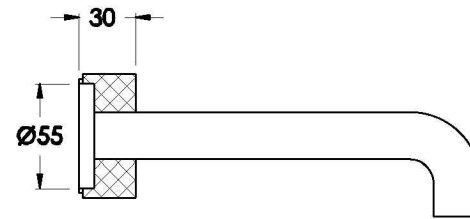

Brodware

HALO WALL SET WITH KNURLED HANDLE

1.9506.94.7.XX

1.9506.84.7.XX: Flow controlled variant

PRODUCT DIMENSIONS:

Front view

Side view:

Top view:

Available for purchase through selected distributors only.

XX suffix indicates finish – SEE WEBSITE FOR COLOUR CODE
Dimensions subject to change without notice
All dimensions are approximate
A = approximate distance
Copyright ©Brodware 2021