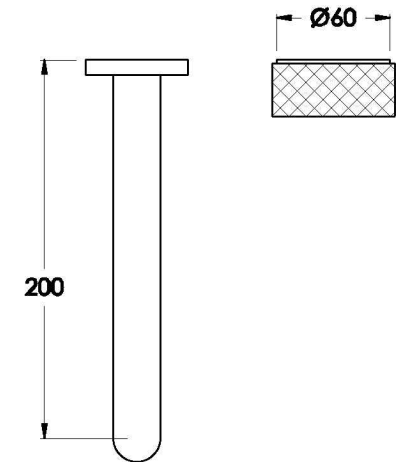

Brodware

HALO WALL SET WITH KNURLED HANDLE

1.9506.94.7.XX

1.9506.84.7.XX: Flow controlled variant

PRODUCT DIMENSIONS:

Front view

Side view:

Top view:

Available for purchase through selected distributors only.

XX suffix indicates finish – SEE WEBSITE FOR COLOUR CODE
Dimensions subject to change without notice
All dimensions are approximate
A = approximate distance
Copyright ©Brodware 2021