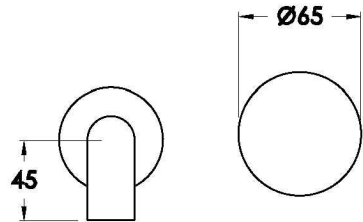

## HALO WALL SET WITH KNURLED HANDLE

1.9505.94.7.XX

1.9505.84.7.XX: Flow controlled variant

### PRODUCT DIMENSIONS:

Front view

Side view:

Topview:

Available for purchase through selected distributors only.

XX suffix indicates finish – SEE WEBSITE FOR COLOUR CODE  
Dimensions subject to change without notice  
All dimensions are approximate  
A = approximate distance  
Copyright ©Brodware 2021