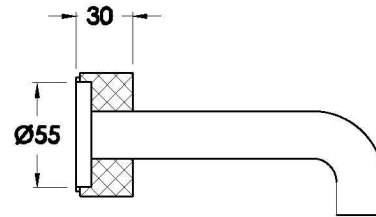

## HALO WALL SET WITH KNURLED HANDLE

1.9505.94.7.XX

1.9505.84.7.XX: Flow controlled variant

### PRODUCT DIMENSIONS:

Front view

Side view:

Topview:

Available for purchase through selected distributors only.

XX suffix indicates finish – SEE WEBSITE FOR COLOUR CODE  
Dimensions subject to change without notice  
All dimensions are approximate  
A = approximate distance  
Copyright ©Brodware 2021