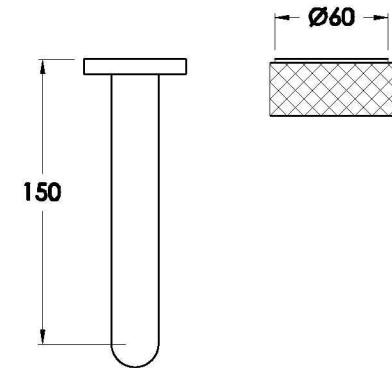

## HALO WALL SET WITH KNURLED HANDLE

1.9505.94.7.XX

1.9505.84.7.XX: Flow controlled variant

### PRODUCT DIMENSIONS:

Front view

Side view:

Topview:

Available for purchase through selected distributors only.

XX suffix indicates finish – SEE WEBSITE FOR COLOUR CODE  
Dimensions subject to change without notice  
All dimensions are approximate  
A = approximate distance  
Copyright ©Brodware 2021