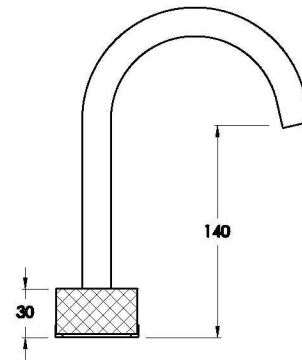

## HALO BASIN SET WITH KNURLED HANDLES

1.9500.00.7.XX

### PRODUCT DIMENSIONS:

Front view

Side view:

Top view:

Available for purchase through selected distributors only.

XX suffix indicates finish – SEE WEBSITE FOR COLOUR CODE  
Dimensions subject to change without notice  
All dimensions are approximate  
A = approximate distance  
Copyright ©Brodware 2021