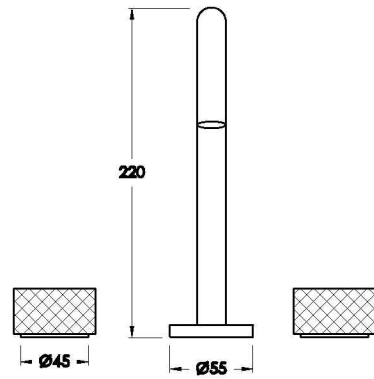

## HALO BASIN SET WITH KNURLED HANDLES

1.9500.00.7.XX

### PRODUCT DIMENSIONS:

Front view

Side view:

Top view:

Available for purchase through selected distributors only.

XX suffix indicates finish – SEE WEBSITE FOR COLOUR CODE  
Dimensions subject to change without notice  
All dimensions are approximate  
A = approximate distance  
Copyright ©Brodware 2021