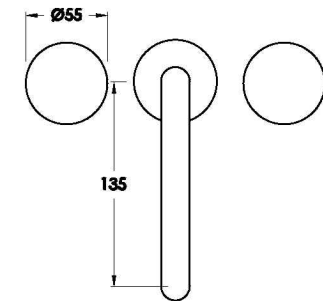

## HALO BASIN SET WITH KNURLED HANDLES

1.9500.00.7.XX

### PRODUCT DIMENSIONS:

Front view

Side view:

Top view:

Available for purchase through selected distributors only.

XX suffix indicates finish – SEE WEBSITE FOR COLOUR CODE  
Dimensions subject to change without notice  
All dimensions are approximate  
A = approximate distance  
Copyright ©Brodware 2021