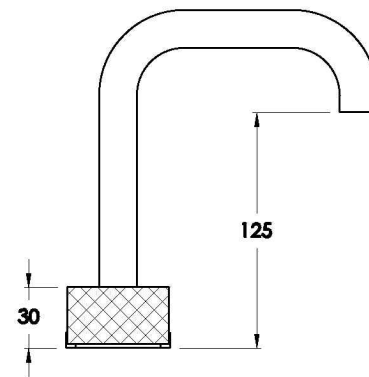

Brodware

HALO BASIN SET WITH KNURLED HANDLES

1.9500.80.7.XX

PRODUCT DIMENSIONS:

Front view

Side view:

Top view:

Available for purchase through selected distributors only.

XX suffix indicates finish – SEE WEBSITE FOR COLOUR CODE
Dimensions subject to change without notice
All dimensions are approximate
A = approximate distance
Copyright ©Brodware 2021