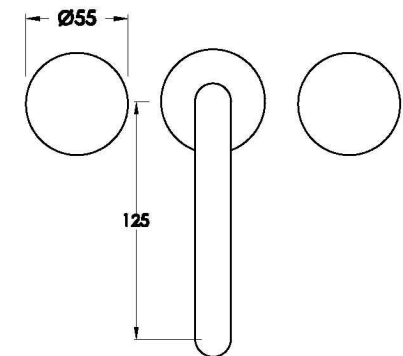

Brodware

HALO BASIN SET WITH KNURLED HANDLES

1.9500.80.7.XX

PRODUCT DIMENSIONS:

Front view

Side view:

Top view:

Available for purchase through selected distributors only.

XX suffix indicates finish – SEE WEBSITE FOR COLOUR CODE
Dimensions subject to change without notice
All dimensions are approximate
A = approximate distance
Copyright ©Brodware 2021