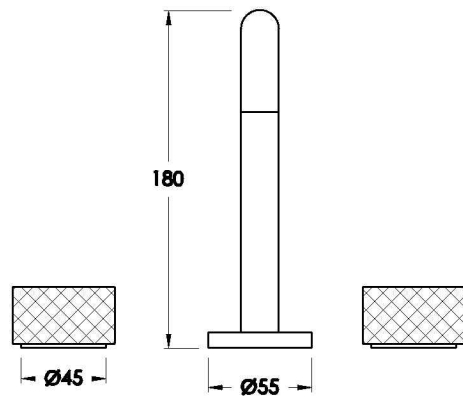

Brodware

HALO BASIN SET WITH KNURLED HANDLES

1.9500.80.7.XX

PRODUCT DIMENSIONS:

Front view

Side view:

Top view:

Available for purchase through selected distributors only.

XX suffix indicates finish – SEE WEBSITE FOR COLOUR CODE
Dimensions subject to change without notice
All dimensions are approximate
A = approximate distance
Copyright ©Brodware 2021