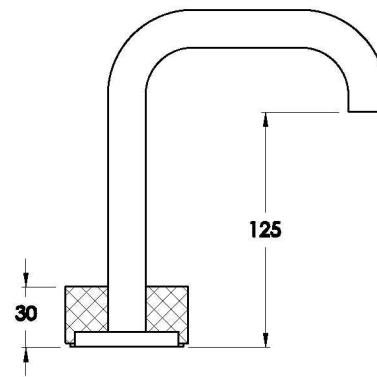

## HALO BASIN SET WITH KNURLED HANDLE

1.9500.97.7.XX

### PRODUCT DIMENSIONS:

Front view

Side view:

Top view:

Available for purchase through selected distributors only.

XX suffix indicates finish – SEE WEBSITE FOR COLOUR CODE  
Dimensions subject to change without notice  
All dimensions are approximate  
A = approximate distance  
Copyright ©Brodware 2021