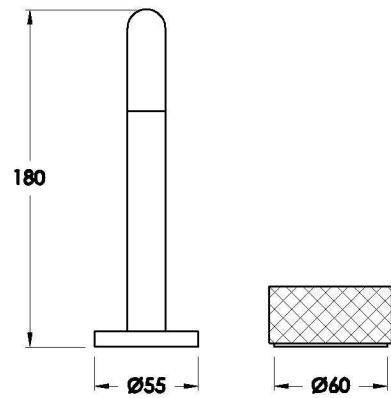

## HALO BASIN SET WITH KNURLED HANDLE

1.9500.97.7.XX

### PRODUCT DIMENSIONS:

Front view

Side view:

Top view:

Available for purchase through selected distributors only.

XX suffix indicates finish – SEE WEBSITE FOR COLOUR CODE  
Dimensions subject to change without notice  
All dimensions are approximate  
A = approximate distance  
Copyright ©Brodware 2021