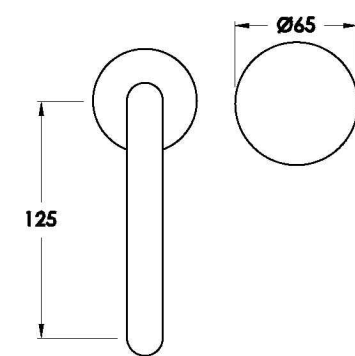

## HALO BASIN SET WITH KNURLED HANDLE

1.9500.97.7.XX

### PRODUCT DIMENSIONS:

Front view

Side view:

Top view:

Available for purchase through selected distributors only.

XX suffix indicates finish – SEE WEBSITE FOR COLOUR CODE  
Dimensions subject to change without notice  
All dimensions are approximate  
A = approximate distance  
Copyright ©Brodware 2021