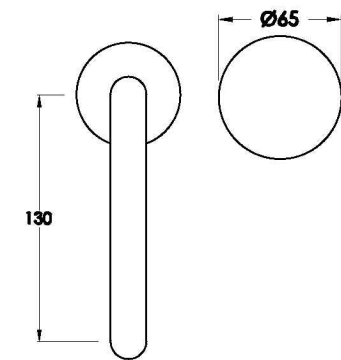

## HALO BASIN SET WITH KNURLED HANDLE

1.9500.96.7.XX

### PRODUCT DIMENSIONS:

Front view

Side view:

Top view:

Available for purchase through selected distributors only.

XX suffix indicates finish – SEE WEBSITE FOR COLOUR CODE  
Dimensions subject to change without notice  
All dimensions are approximate  
A = approximate distance  
Copyright ©Brodware 2021