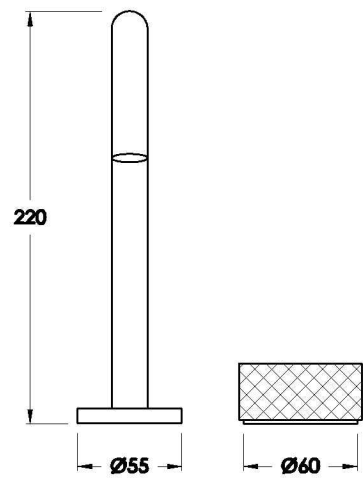

## HALO BASIN SET WITH KNURLED HANDLE

1.9500.96.7.XX

### PRODUCT DIMENSIONS:

Front view

Side view:

Top view:

Available for purchase through selected distributors only.

XX suffix indicates finish – SEE WEBSITE FOR COLOUR CODE  
Dimensions subject to change without notice  
All dimensions are approximate  
A = approximate distance  
Copyright ©Brodware 2021