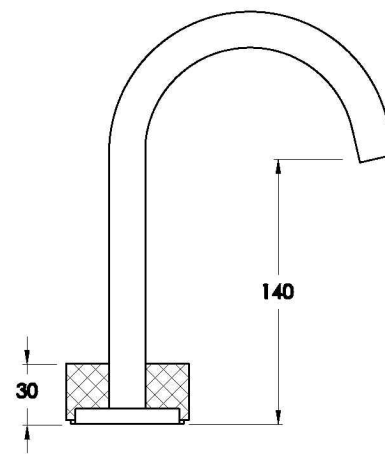

## HALO BASIN SET WITH KNURLED HANDLE

1.9500.96.7.XX

### PRODUCT DIMENSIONS:

Front view

Side view:

Top view:

Available for purchase through selected distributors only.

XX suffix indicates finish – SEE WEBSITE FOR COLOUR CODE  
Dimensions subject to change without notice  
All dimensions are approximate  
A = approximate distance  
Copyright ©Brodware 2021