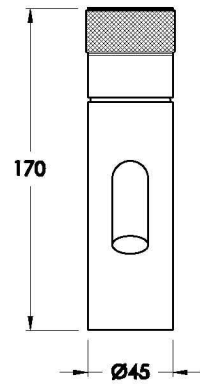

## HALO BASIN MIXER WITH KNURLED HANDLE

1.9502.00.7.XX

### PRODUCT DIMENSIONS:

Front view

Side view:

Top view: