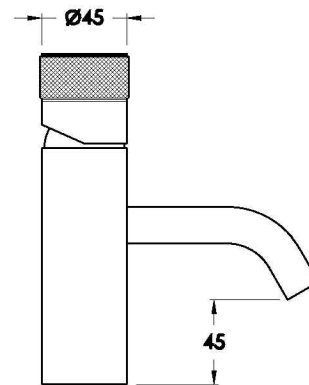

## HALO BASIN MIXER WITH KNURLED HANDLE

1.9502.00.7.XX

### PRODUCT DIMENSIONS:

Front view

Side view:

Top view: