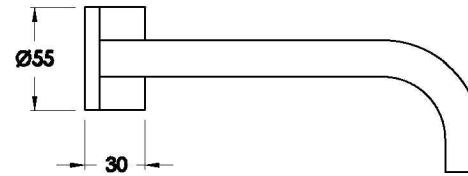

Brodware

HALO WALL SET WITH METAL HANDLES

1.9506.08.2.XX

1.9506.58.2.XX: Flow controlled variant

PRODUCT DIMENSIONS:

Front view

Side view:

Top view: