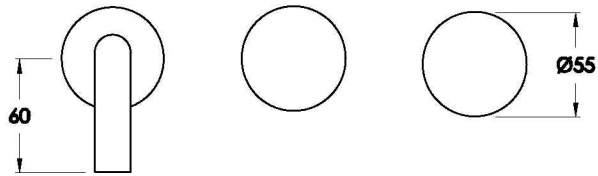

Brodware

HALO WALL SET WITH METAL HANDLES

1.9506.08.2.XX

1.9506.58.2.XX: Flow controlled variant

PRODUCT DIMENSIONS:

Front view

Side view:

Top view: