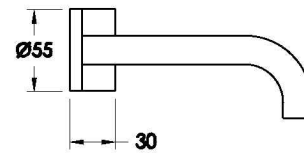

Brodware

HALO WALL SET WITH METAL HANDLES

1.9505.08.2.XX

1.9505.58.2.XX: Flow controlled variant

PRODUCT DIMENSIONS:

Front view

Side view:

Top view: