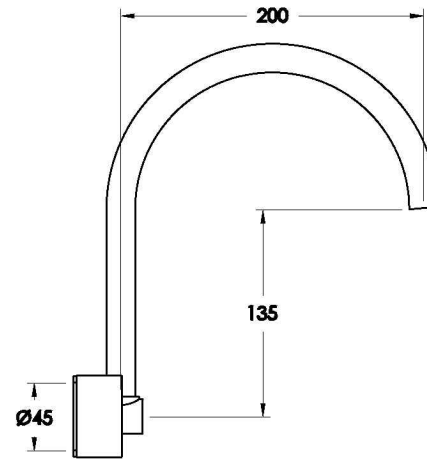

Brodware

HALO WALL SET WITH METAL HANDLES

1.9528.00.2.XX

1.9528.50.2.XX: Flow controlled variant

PRODUCT DIMENSIONS:

Front view

Side view:

Top view: