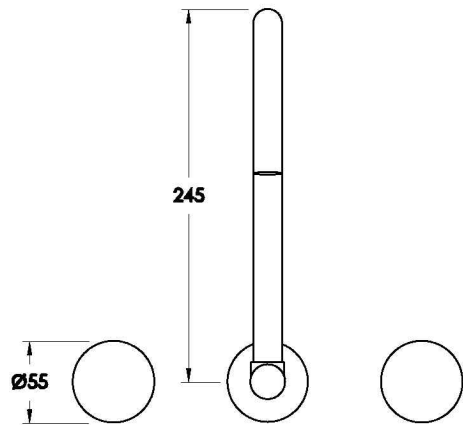

Brodware

HALO WALL SET WITH METAL HANDLES

1.9528.00.2.XX

1.9528.50.2.XX: Flow controlled variant

PRODUCT DIMENSIONS:

Front view

Side view:

Top view: