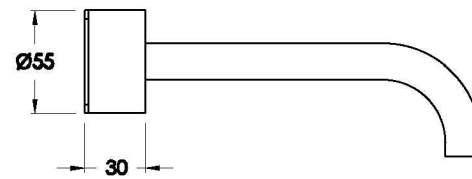

Brodware

HALO WALL SET WITH METAL HANDLES

1.9506.00.2.XX

1.9506.50.2.XX: Flow controlled variant

PRODUCT DIMENSIONS:

Front view

Side view:

Top view: