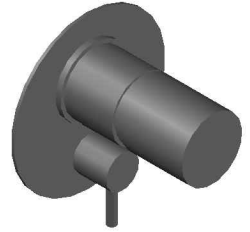

## HALO MIXER DIVERTER WITH METAL HANDLE

1.9548.05.2.XX

### PRODUCT DIMENSIONS:

Front view

Side view:

Top view: