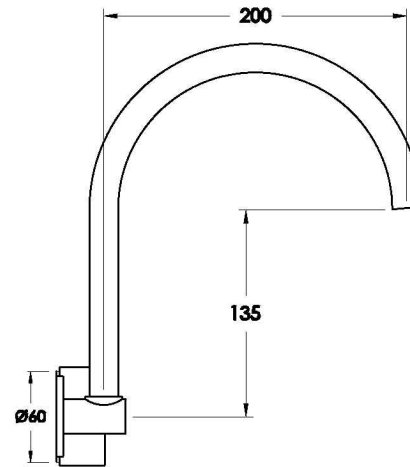

## HALO WALL SET WITH METAL HANDLE

1.9528.94.2.XX

1.9528.84.2.XX: Flow controlled variant

### PRODUCT DIMENSIONS:

Front view

Side view:

Top view: