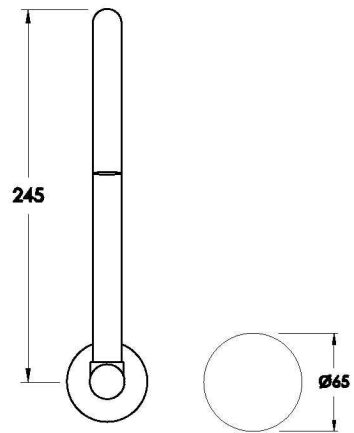

## HALO WALL SET WITH METAL HANDLE

1.9528.94.2.XX

1.9528.84.2.XX: Flow controlled variant

### PRODUCT DIMENSIONS:

Front view

Side view:

Top view: