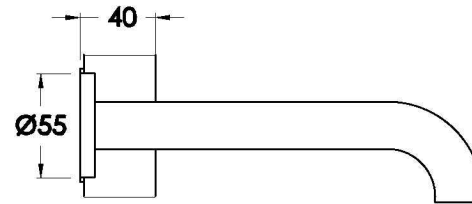

## HALO WALL MIXER SET WITH METAL HANDLE

1.9506.94.2.XX

1.9506.84.2.XX: Flow controlled variant

### PRODUCT DIMENSIONS:

Front view

Side view:

Top view: