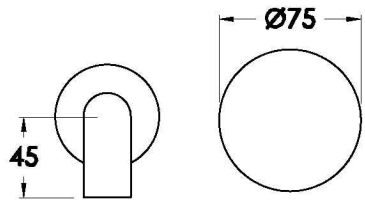

## HALO WALL MIXER SET WITH METAL HANDLE

1.9506.94.2.XX

1.9506.84.2.XX: Flow controlled variant

### PRODUCT DIMENSIONS:

Front view

Side view:

Top view: