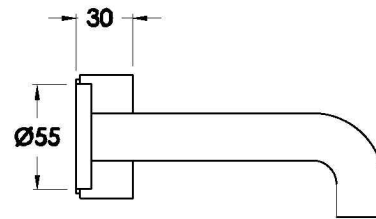

## HALO WALL SET WITH METAL HANDLE

1.9505.94.2.XX

1.9505.84.2.XX: Flow controlled variant

### PRODUCT DIMENSIONS:

Front view

Side view:

Topview: