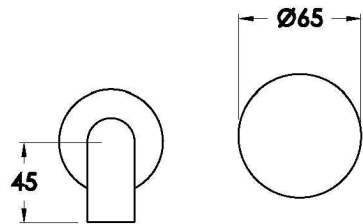

## HALO WALL SET WITH METAL HANDLE

1.9505.94.2.XX

1.9505.84.2.XX: Flow controlled variant

### PRODUCT DIMENSIONS:

Front view

Side view:

Topview: